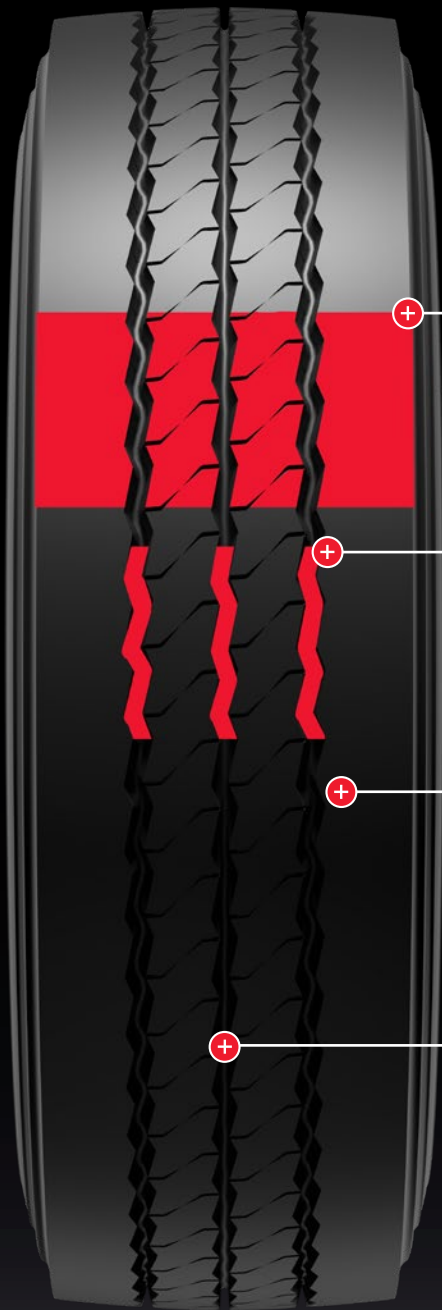

FEATURES / BENEFITS

Four Streamlined Circumferential Ribs

Balanced distribution of contact pressure for consistent treadwear

Three Longitudinal Groove Design

Efficient water evacuation for enhanced wet traction

Shallow Tread Depth

16/32nds tread depth to minimize irregular treadwear

Specialized Tread Compound

Improved tread wear resistance and handling characteristics