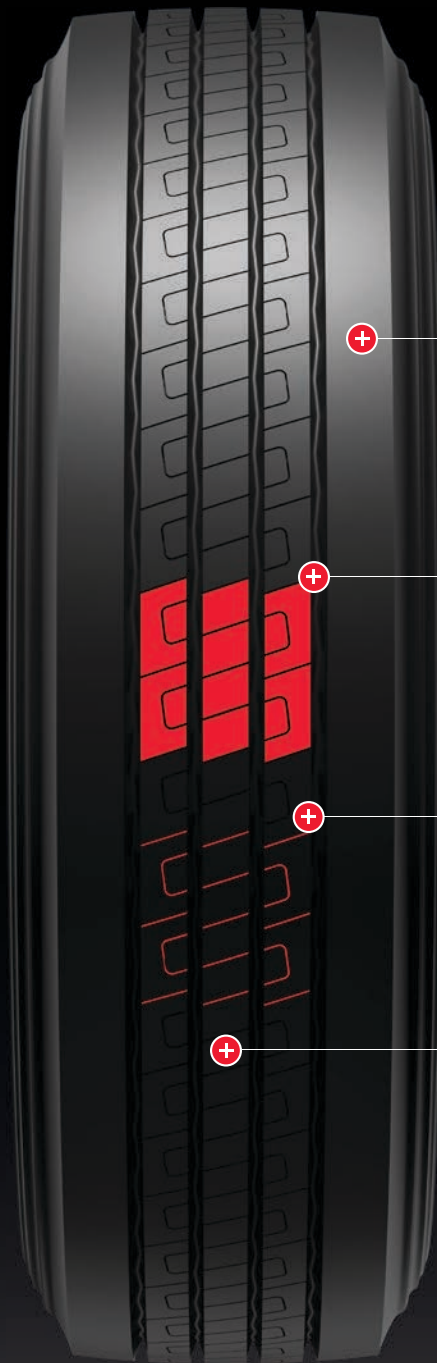

GSR139

CROSS URBAN ALL POSITION

Cross Urban

All Position

72mo

Limited Warranty*

All Position

Tire Size	225/70R19.5	245/70R19.5
Item Code	EV99873G	EV99898G
PR	14	16
LR	G	H
LI/SR	128/126 M	136/134 M
Approved Wheel	6.75	7.5
Allowed Wheel	6	6.75
Max Load Single (LBS)	3,970@110	4,940@120
Max Load Dual (LBS)	3,750@110	4,675@120
Max Pressure (PSI)	110/110	120/120
Tread Depth (32nds)	17	18
Weight (LBS)	63	74

PR Ply Rating LR Load Range LI Load Index SR Speed Rating

Specifications and availability subject to change without notice.

The **GT Radial GSR139** is a versatile new solid shoulder ALL POSITION tire, featuring tread compound design engineered to be tough enough for local streets and light mixed service, delivering long wear and performance.

Retreadable, with warranty.
Affordable performance.

*See GTRadialCommercial.com for details

FEATURES / BENEFITS

Solid Shoulder

Increased shoulder rigidity
for improved handling

Three Rib Design

Effectively prevents stone retention and drilling